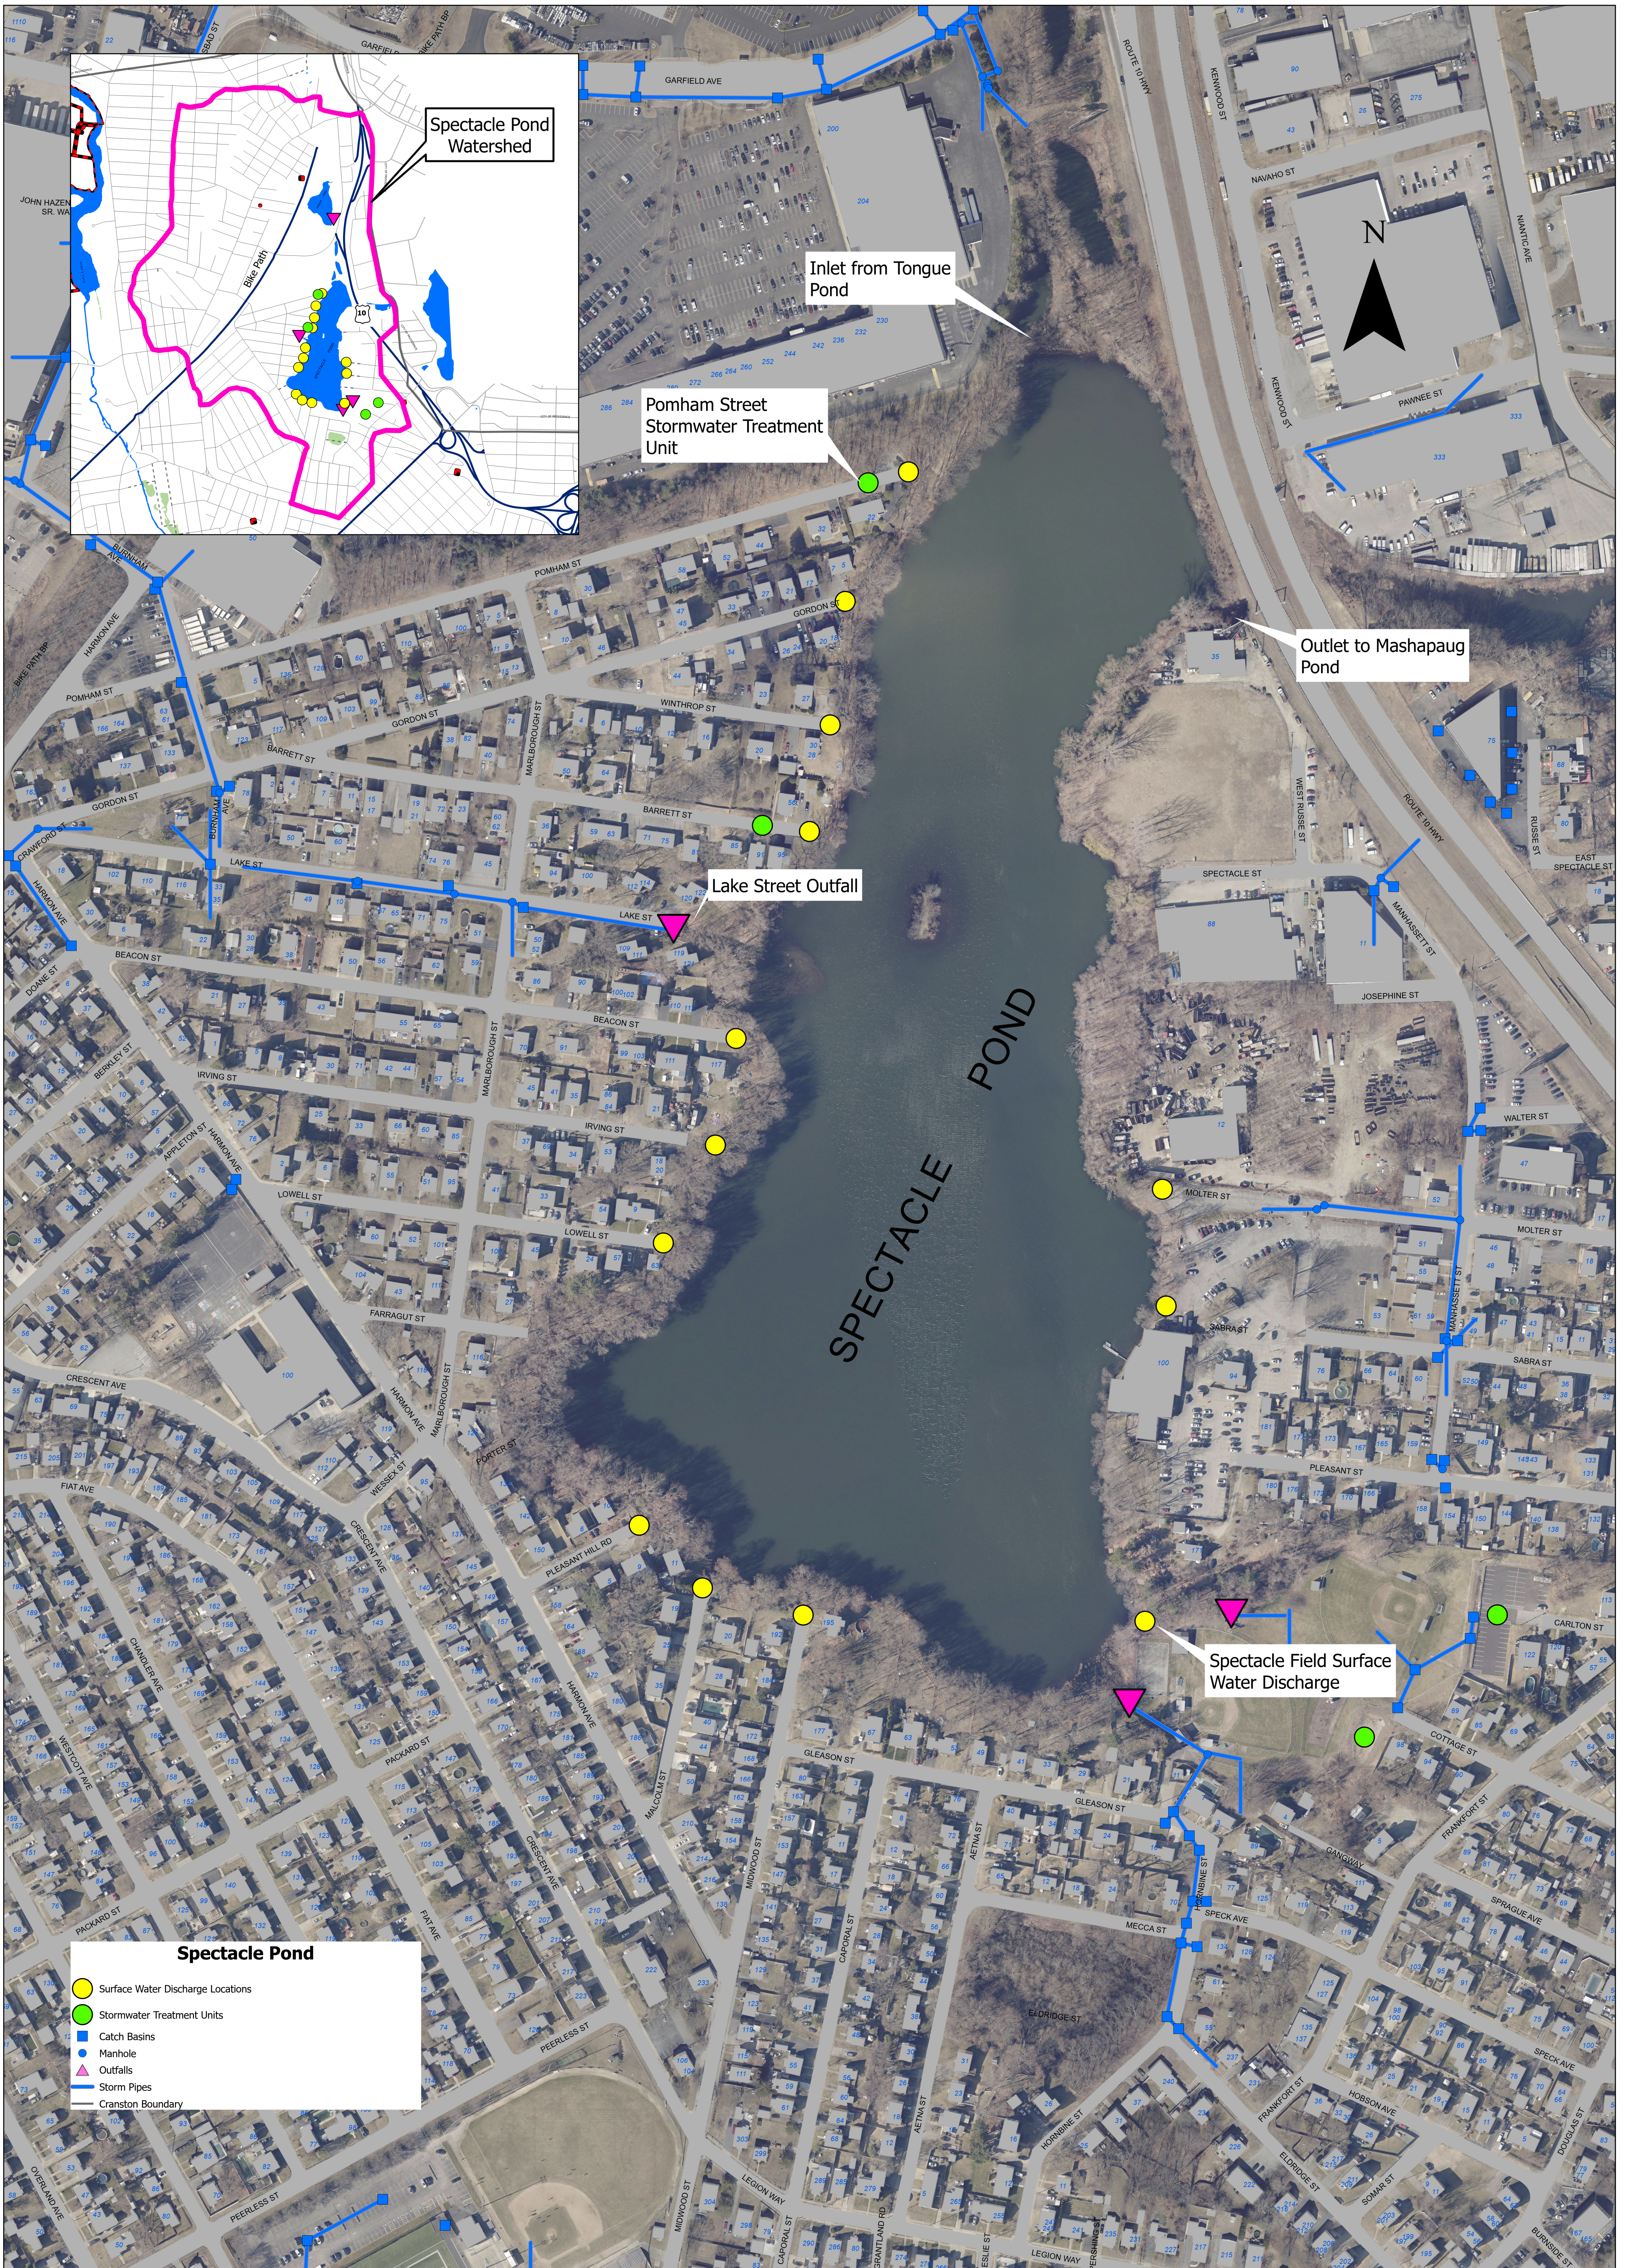

Spectacle Pond Water Quality